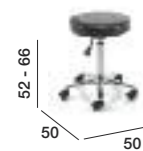

Cutting

01711 / 01710

Star Base and Gas Lift
only on Cutting Stools

Available in all REM
Fabrics

Info page 194