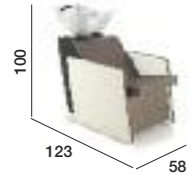

Cascade x2

04770 / 04771 / 04529

Available in all REM Fabrics

Info page 195

Colorado^{New}

04780

Colorado

Colorado x2
with Colorado Link