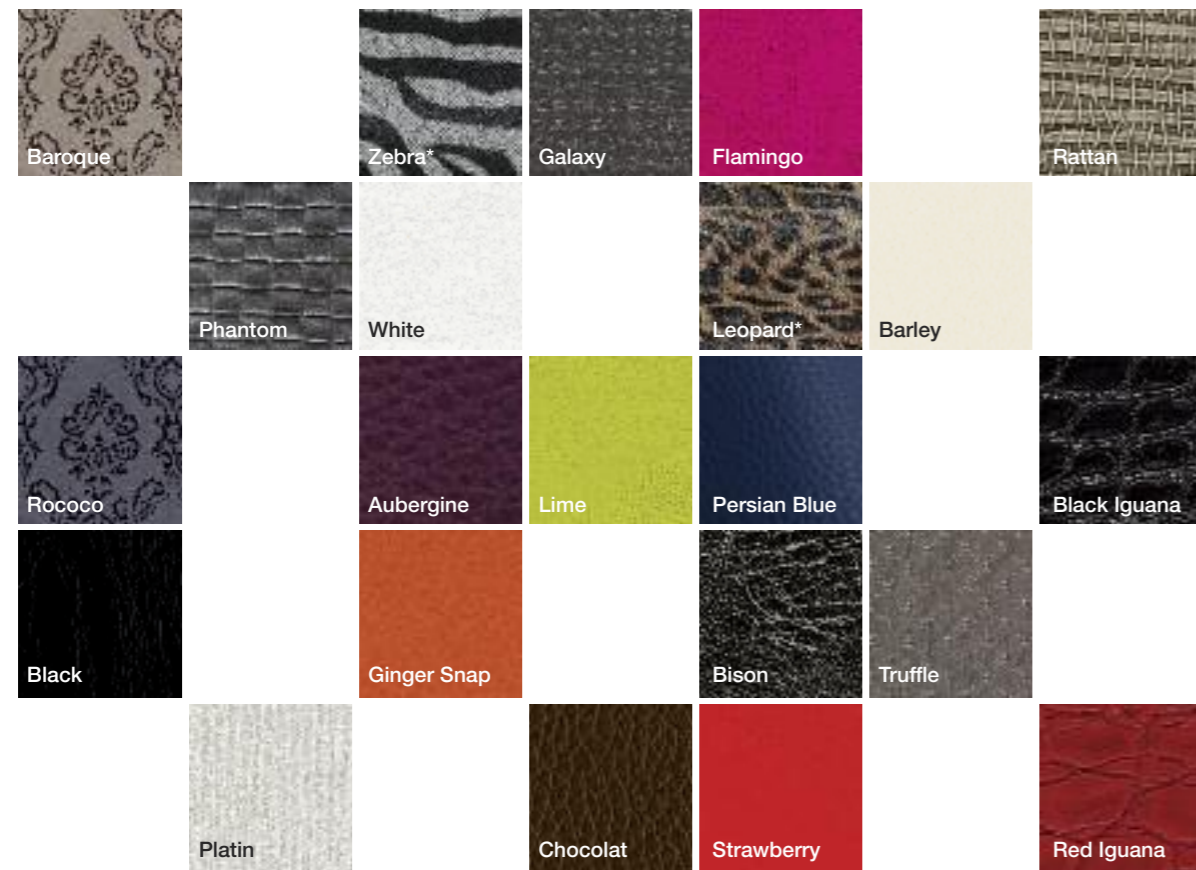

05540 Helix Curve
05540 Helix Curve

05540 Helix Curve
05541 Helix Straight
05540 Helix Curve

05540 Helix Curve
05540 Helix Curve
05541 Helix Straight

REM Fabrics

Create your own look with any single, or combination of Fabric and Laminate Colours. Please note, due to variations in the printing process, the Fabric and Laminate Colours shown here may vary from the actual product.