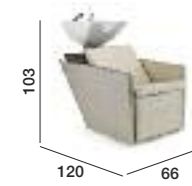

Pure

04765

Pure