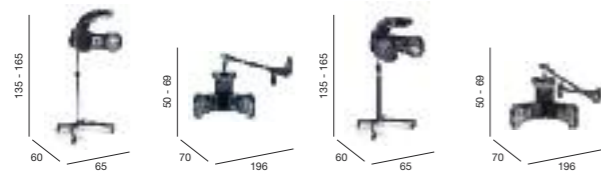

Processors