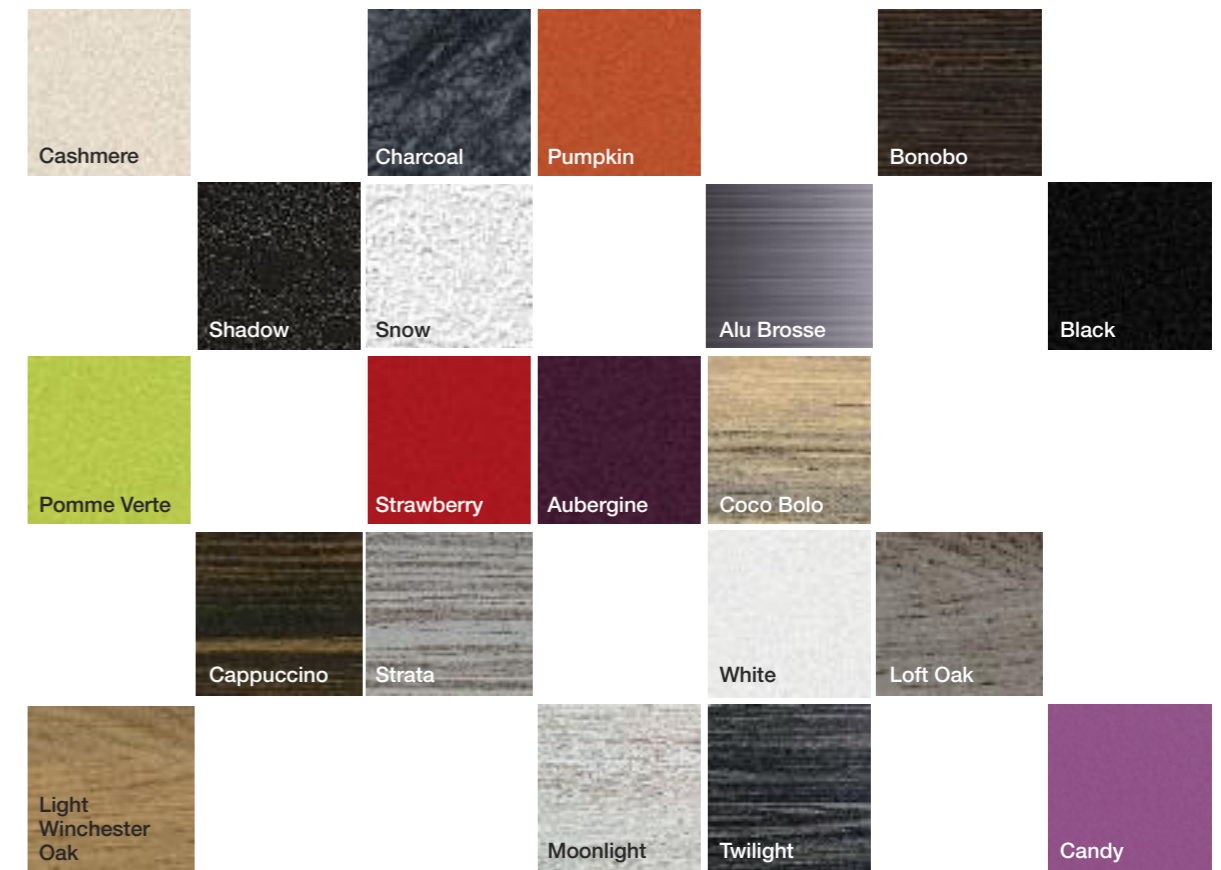

05540 Helix Curve
05540 Helix Curve

05540 Helix Curve
05541 Helix Straight
05540 Helix Curve

05540 Helix Curve
05540 Helix Curve
05541 Helix Straight

REM Fabrics

Create your own look with any single, or combination of Fabric and Laminate Colours. Please note, due to variations in the printing process, the Fabric and Laminate Colours shown here may vary from the actual product.

REM Colours have been carefully selected to enhance and complement your choice of salon furniture.

*These fabrics are subject to a supplementary charge.

REM Colours

1

REM's talented salon designers use industry leading CAD software combined with their long experience of salons to produce your ideal salon.