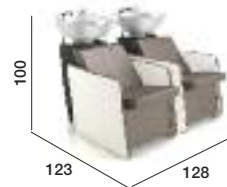

Cascade x2

04770 / 04771 / 04529

Available in all REM Fabrics

Info page 195

Colorado^{New}

04780

Colorado

Colorado x2
with Colorado Link