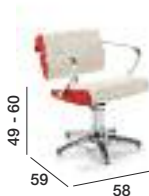

Aero

04128

Star Base is standard on
Aero Hydraulic

Options
04370 Circular Base
04372 Square Base
04374 Designer Base

Available in all REM
Fabrics

Info page 193

Samba^{New}

04137