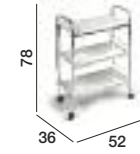

Stadium Lightwood

Stadium Darkwood

Domino Ultra

Info page 208

Stratus / Salon Equipment

01732 / 01731

Stratus

Salon Equipment