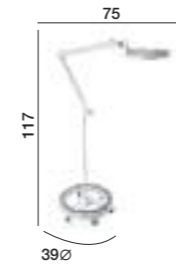

Info page 208

Rio^{New}

LED Mag Lamp 01326
Base for Rio 01327

Rio Desk

Rio Mobile

Rio Desk LED Mag Lamp is shown on Popular Nail Bar (sold separately)

Info page 208

Spa / Prima