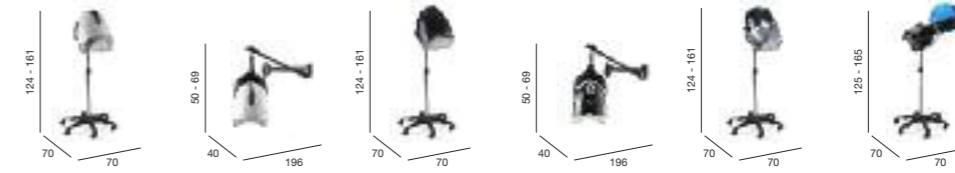

Dryers

Name	Jupiter	Apollo	Studio	Domino Ultra	Aztec	Picasso	Stadium	Prima	Name	Elite	Elite	Elan	Elan Wall	Miranda	Steam Machine
Code	06101	06030	06020	01741	06010	06105	06121	01011	Code	02184	02186 + 02422	02175	02177 + 02422	02210	02065
Page	138	139	139	140	141	141	142	143	Page	146	147	148	149	150	151
Colours	Black only	Black only	Black White	Chrome Frame Chrome Top Black Trays White Trays	Black only	Black only Chrome stem	Lightwood or Darkwood with Black Top and Black Trays or White Top and White Trays	All REM Colours	Model	Mobile	Wall	Mobile	Wall	Mobile	Mobile
Storage	6 Slide Trays Chrome bottle rails and holster rings	Accessory top 6 Slide Trays	Accessory or Flat top 5 Slide Trays	5 Slide Trays 2 Divider sets	Accessory top 5 Slide Trays	Main Tray 2 Accessory Trays, 2 Foil Dispensers	Accessory or Flat top 4 Slide Trays	1 fixed shelf and 4 Slide Trays Lockable door	Options	White Black as option	White Black as option	White Black as option	White Black as option	Black only	Black only
Base	Cleanable Castors	Castors	Castors	Castors	Castors	Castors	Castors	Castors	Base	PU Base Castors and Chrome Pole	-	PU Base Castors and Chrome Pole	-	PU Base Castors and Chrome Pole	PU Base Castors and Chrome Pole
-	-	-	-	-	-	-	-	-	-	-	-	-	-	-	-
-	-	-	-	-	-	-	-	-	-	-	-	-	-	-	-

Environmental Protection - Disposal of Your Old Appliance
The crossed-out wheeled bin symbol which you will find on the 'Rating Plate' attached to your product, or appearing in the Assembly/Operating Instructions, signifies an obligation by the purchaser

or owner, to dispose of the equipment in accordance with the European Directive 2002/96/EC. This is a statutory instrument commonly known as the 'WEEE Regulations', which effectively requires you to carry out disposals of all Electrical and Electronic Equipment separately from

your usual waste facilities. Specialist waste controls, designated by the Government (or Local Authorities) are to be made available to prevent potentially harmful substances affecting the environment and causing a possible human and animal health risk. More

information is available from your local Environmental Health Office, Local Authority Waste Disposal Service, or the sales point from which the product was originally purchased.
REM WEE Registration Number: WEE/BJ0066TW.