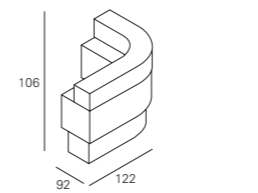

05411 Suflo (122 x 92cm)
05421 Saturn (122 x 92cm)