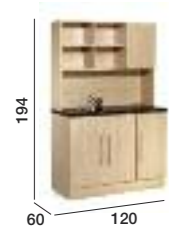

Boston

Dispensary Unit
05611

Available in all REM
Colours

Info page 207