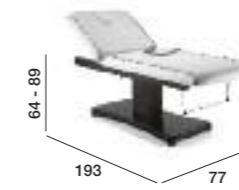

Electric Beauty Spa

Couch 01552

White Fabric with grey piping. Also available in other REM Fabrics.

Info page 205