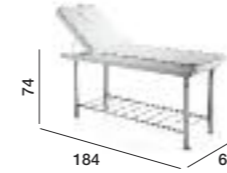

White Fabric with grey piping

Contour

Couch 01532

White Fabric with grey piping

Info page 205

Airlite Portable

Couch and Carry Case 01505

Airlite Portable Couch
13 kg. Includes carry case.