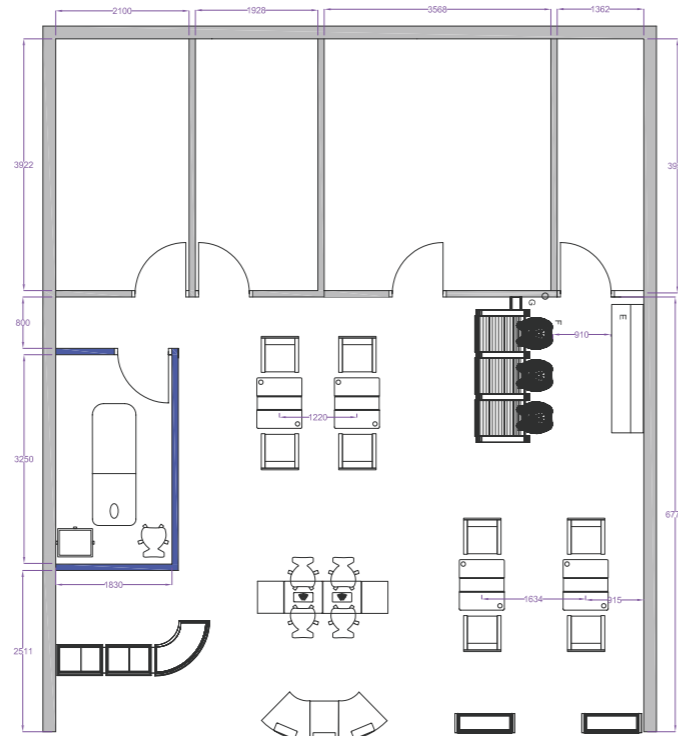

1

REM's talented salon designers use industry leading CAD software combined with their long experience of salons to produce your ideal salon.

To start out on your ideal salon journey call REM to arrange a site visit. Our experienced consultant will discuss your requirements and carry out a detailed site survey from which our design team will generate a 2D floor plan and a 3D view so you can see your perfect salon before you commit.

For more info on REM Studio please contact your local REM Distributor or Telephone +44 (0)1282 619977 sales@rem.co.uk

Follow us and see many new and inspiring salon designs from REM Studio
www.rem.co.uk
[twitter@remuksalons](https://twitter.com/remuksalons)
facebook.com/REMSalons