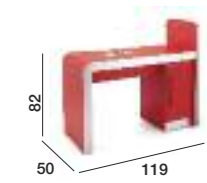

Infiniti
with Storage