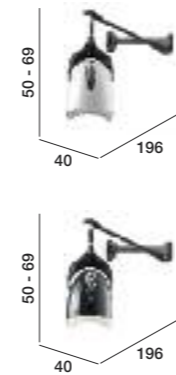

Elan

Next Generation Wall
02176 / 02422