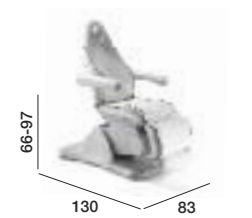

Excel Standard

Electric Couch
01550

White Fabric with grey
piping

Info page 204

Multimotor

Motorised Couch 01553

White Fabric with grey piping.

Info page 205