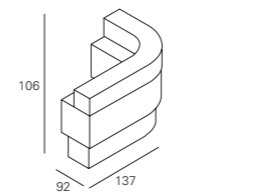

05412 Suflo (137 x 92cm)
05422 Saturn (137 x 92cm)