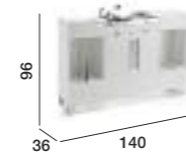

Opal Vanity

05618

Available in all REM
Colours

Info page 207