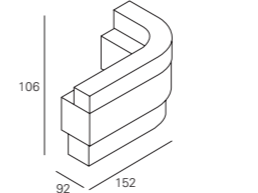

05413 Suflo (152 x 92cm)
05423 Saturn (152 x 92cm)

See pages 116-119 for more on Saturn and Suflo Reception Desks.