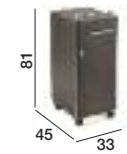

Spa / Prima

01607 / 01011

Spa

Prima Trolley is available in all REM Colours.

Spa Trolley in Darkwood and White only.

Info page 208

Stadium / Domino Ultra

06120 / 01740

Info page 208