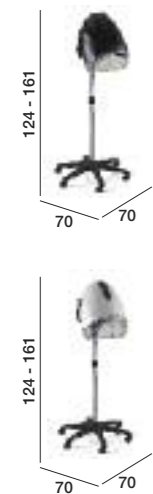

Elan

Next Generation Mobile
02174