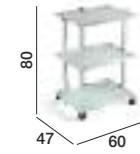

Stadium Lightwood

Stadium Darkwood

Domino Ultra

Info page 208

Stratus / Salon Equipment

01732 / 01731

Stratus

Salon Equipment