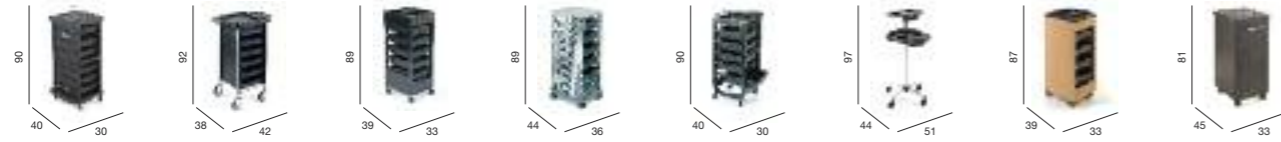

Salon Trolleys

Dryers

Name	Jupiter	Apollo	Studio	Domino Ultra	Aztec	Picasso	Stadium	Prima	Name	Elite	Elite	Elan	Elan Wall	Miranda	Steam Machine
Code	06101	06030	06020	01741	06010	06105	06121	01011	Code	02184	02186 + 02422	02175	02177 + 02422	02210	02065
Page	138	139	139	140	141	141	142	143	Page	146	147	148	149	150	151
Colours	Black only	Black only	Black White	Chrome Frame Chrome Top Black Trays White Trays	Black only	Black only Chrome stem	Lightwood or Darkwood with Black Top and Black Trays or White Top and White Trays	All REM Colours	Model	Mobile	Wall	Mobile	Wall	Mobile	Mobile
Storage	6 Slide Trays Chrome bottle rails and holster rings	Accessory top 6 Slide Trays	Accessory or Flat top 5 Slide Trays	5 Slide Trays 2 Divider sets	Accessory top 5 Slide Trays	Main Tray 2 Accessory Trays, 2 Foil Dispensers	Accessory or Flat top 4 Slide Trays	1 fixed shelf and 4 Slide Trays Lockable door	Options	White Black as option	White Black as option	White Black as option	White Black as option	Black only	Black only
Base	Cleanable Castors	Castors	Castors	Castors	Castors	Castors	Castors	Castors	Base	PU Base Castors and Chrome Pole	-	PU Base Castors and Chrome Pole	-	PU Base Castors and Chrome Pole	PU Base Castors and Chrome Pole
-	-	-	-	-	-	-	-	-	-	-	-	-	-	-	-
-	-	-	-	-	-	-	-	-	-	-	-	-	-	-	-