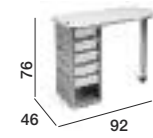

Popular

01096

Popular
White