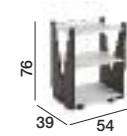

Spa / Prima

01607 / 01011

Prima