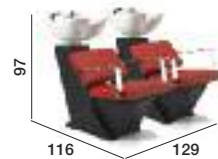

Geo Baltic x2 with Baltic Link