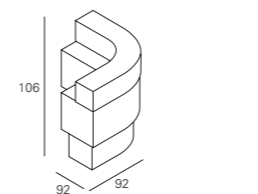

Suflo and Saturn

05410 Suflo (92 x 92cm)
05420 Saturn (92 x 92cm)